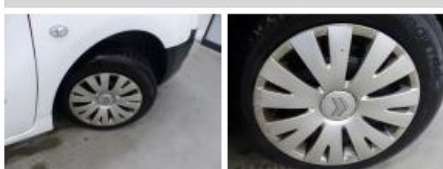

Engine, Maintenance, Execute	0,00

No pictures to display

Rearlight R, Crack, E - Replace	91,50