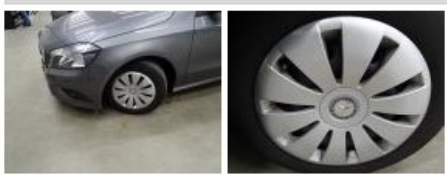

MERCEDES A: 1HLF969			
Vinnumber:	WDD1760121V020830	Versionname:	A 180CDI BE Edition 109PK
First Registrationdate:	19/08/2014	Fiscalpower:	
Expertise Mileage:	71109	Power Kw:	80
Bodytype:	Hatchback	Body color:	Dark Grey
Gearbox:	MAN 6 VIT	Paint type:	Metalic
Transmission:	Front	Rims summer:	Steel
Fueltype:	Diesel	Oil level:	OK
Battery functioning:	Yes	Parking lot:	1230
Number of doors:	5		
Number of seats:	5		
Number head rests:	5		
Rims summer:	Steel		
Category:	Passenger Car		
Oil level:	OK		
Registration Certificate Car (BE):	Yes		

Degree of wear				
	195/65/15/91 T Steel			
Summer tyres:	Fr.L.	Dunlop: 4 mm	Fr.R.	Dunlop: 4 mm
	Re.L.	Dunlop: 5 mm	Re.R.	Dunlop: 5 mm

Assistance equipment	
Repair kit	Yes

Total cost ex VAT	90,00
Wheel cover F L, Scratch(es), E - Replace	30,00