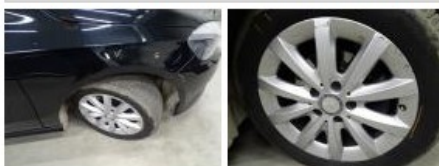

Door R L, Scratch(es), Acceptable 0,00

No pictures to display

Wing R R, Scratch(es), LI - Repair and paint (complete) 308,20

Door R R, Scratch(es), LI - Repair and paint (complete) 318,35

Alloy rim F R, Scratch(es), LI - Repair and paint (complete) 95,00