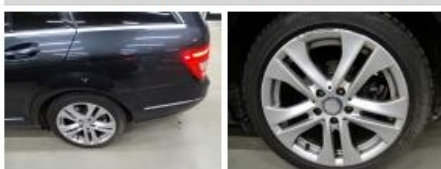

Door F L, Bump(s), PDR - Knock out without painting	63,00