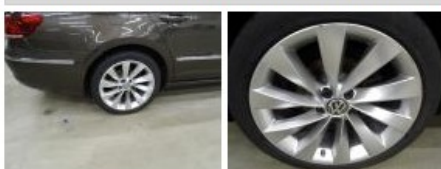

Alloy rim R L, Scratch(es), LI - Repair and paint (complete)	95,00