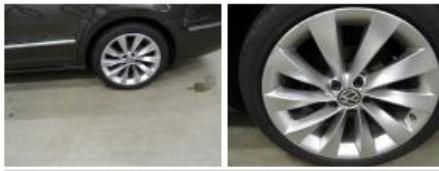

Bumper R, Scratch(es), Acceptable	0,00

No pictures to display

Front bumper, Scratch(es), Acceptable	0,00

No pictures to display

Bonnet, Bump(s), Le - Replace and paint	0,00