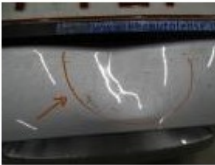

Bumper R, Scratch(es), LI - Repair and paint (complete)	211,80
---	--------

Alloy rim F L, Scratch(es), LI - Repair and paint (complete)	95,00
--	-------

Alloy rim F R, Scratch(es), LI - Repair and paint (complete)	95,00
--	-------

Wing R R, Scratch(es), Acceptable	0,00
-----------------------------------	------

No pictures to display

Tailgate, Bump(s), LI - Repair and paint (complete)	301,68
---	--------

Door trim R L, Scratch(es), It - Spot repair	110,00
--	--------