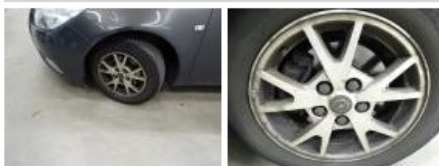

Rearview mirror housing R, Missing, E - Replace 124,00