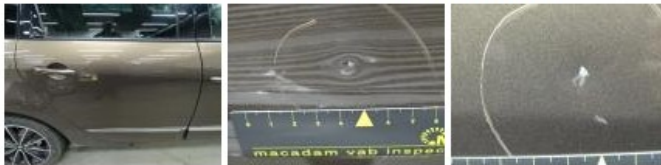

Roof, Bump(s), Acceptable 0,00

No pictures to display

Door F L, Scratch(es), Acceptable 0,00

No pictures to display