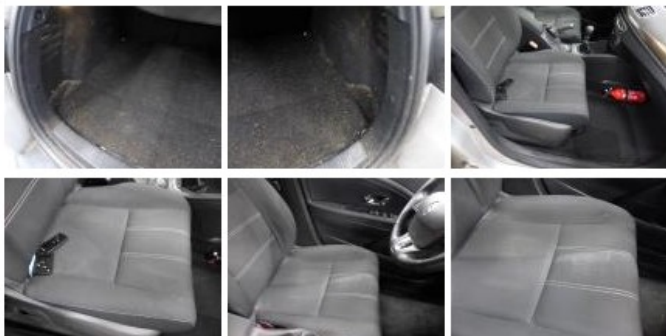

Assistance equipment

Spare wheel	Yes	Jack	Yes

Total cost ex VAT	399,20

Interior, Dirty, Forfeit	50,00