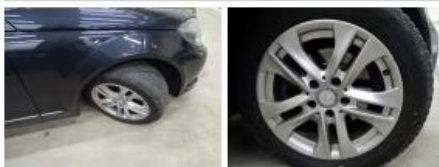

Alloy rim R L, Scratch(es), LI - Repair and paint (complete)	95,00