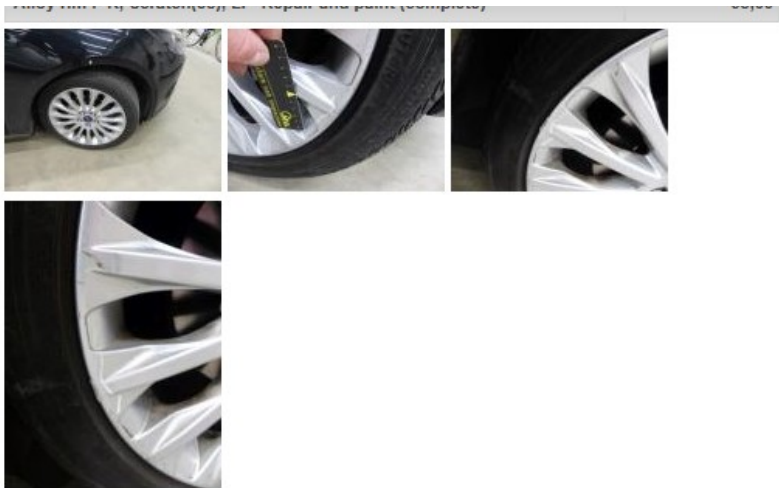

Sill trim F L, Unclasp(ed), N - Fit/Remove	14,40