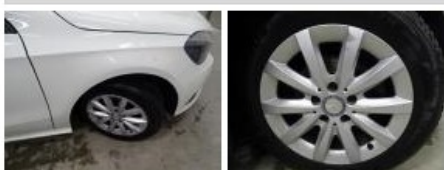

MERCEDES A: 1EZH536			
Vinnnumber:	WDD1760121J103922	Versionname:	A 180 CDI BE 109PK
First Registrationdate:	26/04/2013	Fiscalpower:	
Expertise Mileage:	158262	Power Kw:	80
Bodytype:		Body color:	White
Gearbox:	MAN 6 VIT	Paint type:	Metalic
Transmission:		Rims summer:	Aluminium
Fueltype:	Diesel	Oil level:	OK
Battery functioning:	Yes	Parking lot:	4214
Number of doors:	5		
Number of seats:	5		
Number head rests:	5		
Rims summer:	Aluminium		
Category:	Passenger Car		
Oil level:	OK		

Options	
Radio CD	Central consol F
Windows electric F	Luggage cover
Windows electric R	Front parking sensors
Cruise Control	Rear parking sensors
Steering wheel multifunctional	
Type of headlighting:	Headlighting Halogen
Type of GPS:	GPS big screen color
Type of Lining:	Lining leather and alcantara
Type of climate control:	Autom climate control
Sport seats	

Limited Technical Inspection			
Airco functioning	OK	Battery functioning	Yes
Tires wear profile	OK	Sound engine	OK
Idle position	OK	Clutch test	OK
Engine startingtime	OK	Wiper fluid level	OK
Exhaust gass	OK	Lighting	OK
Transmission	OK	Wiperblades	OK
Handbrake	OK		

Degree of wear				
	205/55/16/91 H LightMetal			
Winter tyres:	Fr.L.	Michelin: 6 mm	Fr.R.	Michelin: 6 mm
	Re.L.	Michelin: 7 mm	Re.R.	Michelin: 7 mm

Assistance equipment			
Repair kit	Yes	Compressor	Yes

Total cost ex VAT	1407,15
Alloy rim F R, Scratch(es), LI - Repair and paint (complete)	95,00