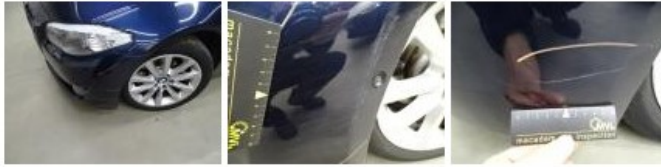

Alloy rim F L, Scratch(es), LI - Repair and paint (complete) 95,00