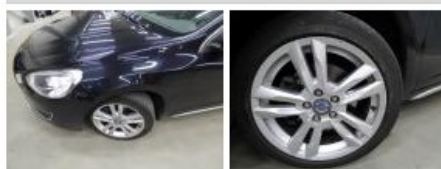

Alloy rim F R, Scratch(es), LI - Repair and paint (complete) 95,00