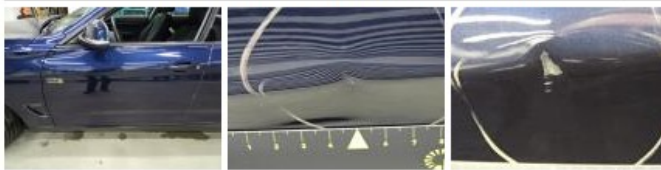

Alloy rim F L, Scratch(es), LI - Repair and paint (complete)	<b>95,00</b>
--	--------------

Tailgate, Scratch(es), LI - Repair and paint (complete) 301,68

Door F L, Bump(s) and scratch(es), LI - Repair and paint (complete) 318,35