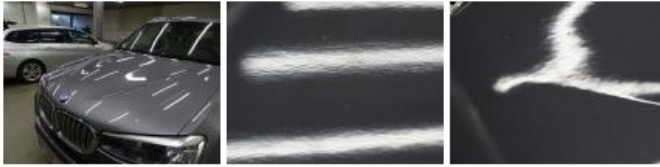

Wing R R, Bump(s) and scratch(es), LI - Repair and paint (complete) 369,84