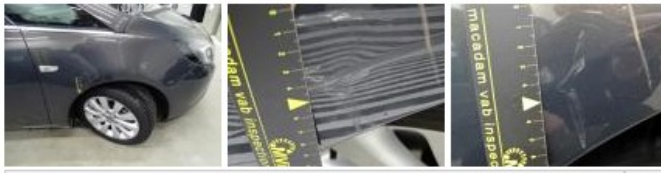

Door R R, Scratch(es), Acceptable 0,00

No pictures to display

Wing F R, Bump(s) and scratch(es), LI - Repair and paint (complete) 220,18