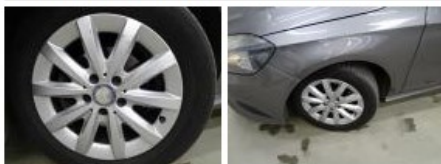

Alloy rim F L, Scratch(es), LI - Repair and paint (complete)	95,00