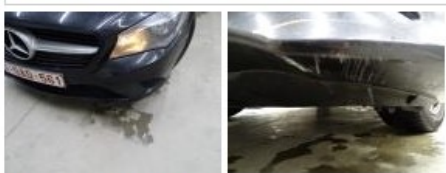

Bumper R, Bump(s), Acceptable:	0,00

No pictures to display