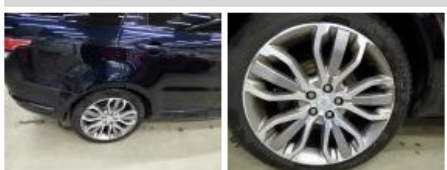

Door R L, Scratch(es), LI - Repair and paint (complete)	382,02
<i>No pictures to display</i>	
Rearlight L, Crack, E - Replace	132,00