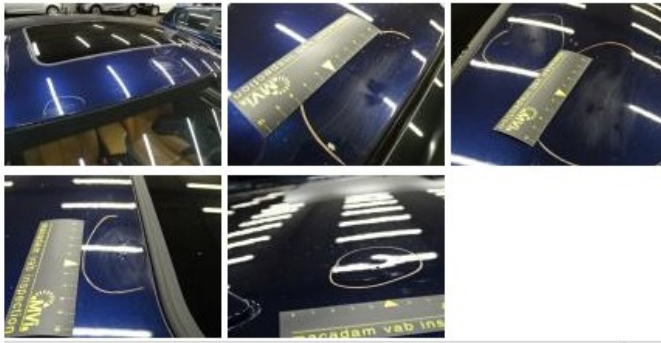

Degree of wear

	225/45/18/95 V LightMetal			
Winter tyres:	Fr.L.	Dunlop: 9 mm	Fr.R.	Dunlop: 9 mm
	Re.L.	Dunlop: 9 mm	Re.R.	Dunlop: 9 mm

Assistance equipment

 Compressor **Yes**

 Total cost ex VAT **1361,96**

 Interior, Dirty, Cleaning **100,00**

Alloy rim F L, Scratch(es), LI - Repair and paint (complete)

95,00

Roof, Scratch(es), LI - Repair and paint (complete) 577,80

Bumper moulding R, Broken, E - Replace 50,00