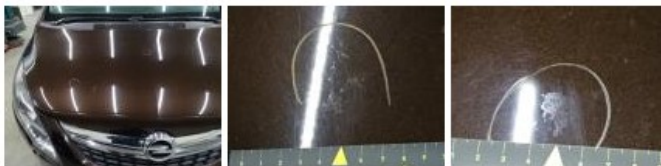

Wing F L, Scratch(es), LI - Repair and paint (complete) 220,18