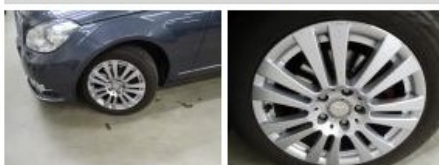

Bumper R, Scratch(es), Acceptable	0,00

No pictures to display