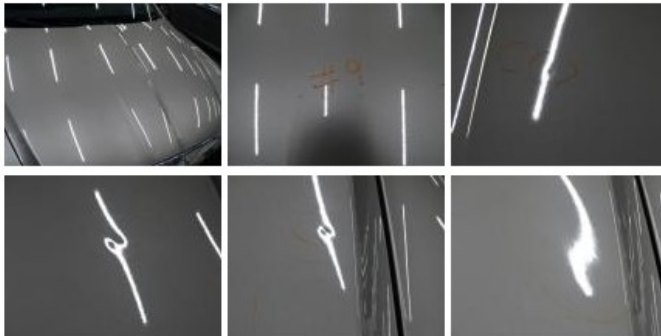

Floor covering F L, Hole, Smart repair 64,32

Door F L, Scratch(es), LI - Repair and paint (complete) 318,35

Door F R, Scratch(es), LI - Repair and paint (complete) 318,35

Bonnet, Bump(s), LI - Repair and paint (complete) 290,08