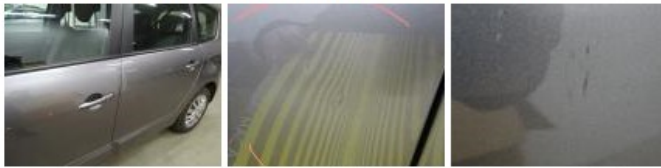

Bumper R, Scratch(es), Acceptable 0,00

No pictures to display