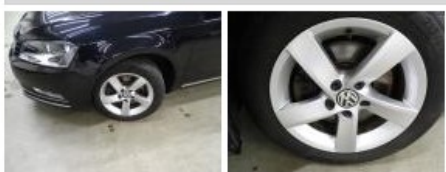

VOLKSWAGEN Passat: 1EAY100			
Vinnnumber:	WVWZZZ3CZDE054365	Versionname:	PASSAT BER Comfortline BMT 105PK
First Registrationdate:	8/10/2012	Fiscalpower:	
Expertise Mileage:	84418	Power Kw:	77
Bodytype:	Berline	Body color:	Black
Gearbox:	MAN 6 VIT	Paint type:	Metalic
Transmission:	Front	Rims summer:	Aluminium
Fueltype:	Diesel	Oil level:	OK
Battery functioning:	Yes	Parking lot:	3721
Number of doors:	4		
Number of seats:	5		
Number head rests:	5		
Rims summer:	Aluminium		
Category:	Passenger Car		
Oil level:	OK		

Options			
Radio CD		Central consol F	
Windows electric F		Front parking sensors	
Windows electric R		Rear parking sensors	
Cruise Control		Type of Tow bar	Tow bar fixed
Steering wheel multifunctional			
Radio multimedia			
Type of headlighting	Headlighting Halogen		
Type of GPS	GPS big screen color		
Type of Lining	Lining fabrics		
Type of climate control	Autom climate control		

Limited Technical Inspection			
Airco functioning	OK	Battery functioning	Yes
Tires wear profile	OK	Sound engine	OK
Idle position	OK	Clutch test	OK
Engine startingtime	OK	Wiper fluid level	OK
Exhaust gass	OK	Lighting	OK
Transmission	OK	Wiperblades	OK
Handbrake	OK		

Degree of wear				
	215/55/16/97 V LightMetal			
Winter tyres:	Fr.L.	Michelin: 4 mm	Fr.R.	Michelin: 4 mm
	Re.L.	Michelin: 5 mm	Re.R.	Michelin: 5 mm

Assistance equipment			
Repair kit	Yes	Compressor	Yes

Total cost ex VAT	910,15
Alloy rim F L, Scratch(es), LI - Repair and paint (complete)	95,00