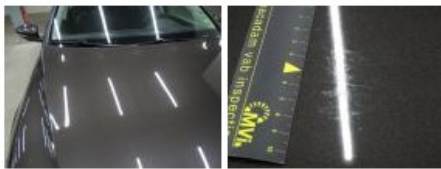

Bumper R, Scratch(es), Acceptable	0,00

No pictures to display

Front bumper, Scratch(es), LI - Repair and paint (complete)	211,80