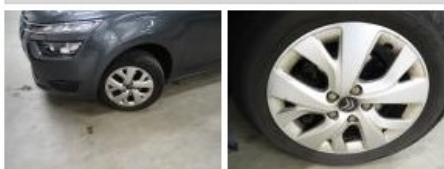

CITROEN C4 Picasso: WN4115			
Vinnnumber:	VF73A9HC8DJ817516	Versionname:	GR.C4 PICASSO Business
First Registrationdate:	8/12/2015	Fiscalpower:	GPS 115PK
Expertise Mileage:	104398	Power Kw:	85
Bodytype:	MPV	Body color:	Dark Grey
Gearbox:	MAN 6 VIT	Paint type:	Metalic
Transmission:	Front	Rims summer:	Aluminium
Fueltype:	Diesel	Oil level:	OK
Battery functioning:	Yes	Parking lot:	3323
Number of doors:	5		
Number of seats:	7		
Number head rests:	7		
Rims summer:	Aluminium		
Category:	Passenger Car		
Oil level:	OK		
Registration Certificate Car (BE):	Yes		

Options	
Windows electric F	Luggage cover
Windows electric R	Rear parking sensors
Cruise Control	
Steering wheel multifunctional	
Radio multimedia	
Type of headlighting:	Headlighting Halogen
Type of GPS:	GPS big screen color
Type of Lining:	Lining fabrics
Type of climate control:	Autom climate control

Degree of wear				
	205/60/16/92 H LightMetal			
Winter tyres:	Fr.L.	Continental: 5 mm	Fr.R.	Continental: 5 mm
	Re.L.	Continental: 7 mm	Re.R.	Continental: 7 mm

Assistance equipment	
Spare tyre compact	Yes Jack Yes
Total cost ex VAT	385,08
Wing R L, Scratch(es), Acceptable	0,00
<i>No pictures to display</i>	
Wing F R, Scratch(es), Acceptable	0,00
<i>No pictures to display</i>	
Alloy rim F L, Scratch(es), LI - Repair and paint (complete)	95,00