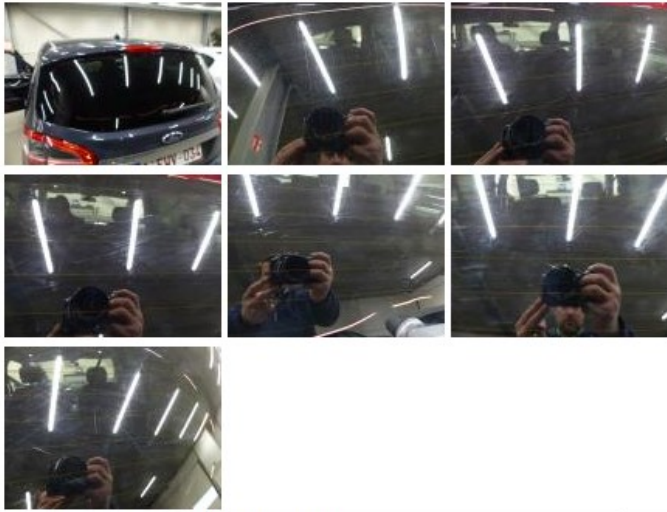

Front bumper, Stone chip(s), Acceptable 0,00

No pictures to display