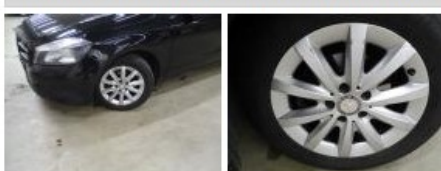

Bonnet, Chemical polution, LI - Repair and paint (complete)	290,08