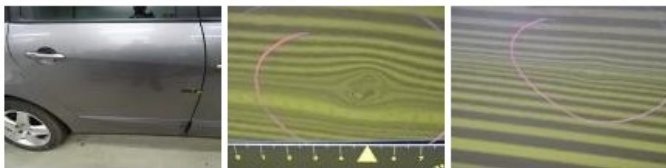

Front bumper, Scratch(es), LI - Repair and paint (complete)	211,80

No pictures to display

Wheel cover R R, Scratch(es), Acceptable	0,00

No pictures to display

Interior, Dirty, Cleaning	0,00