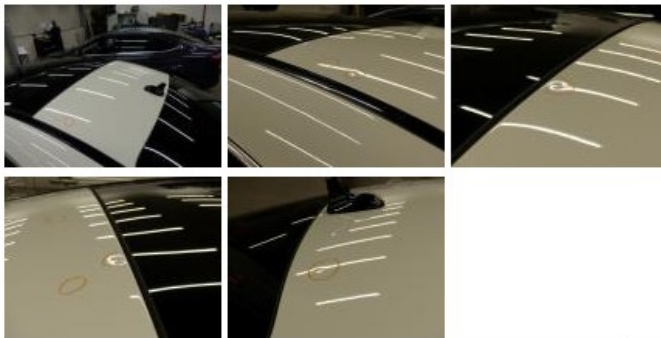

Roof pillar L, Hail damage, PDR - Hail 200,00