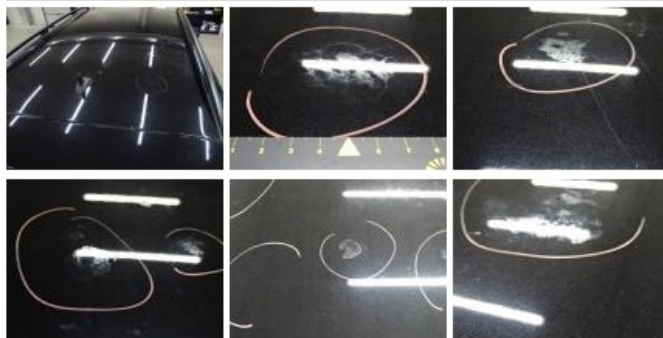

Wing F L, Chemical polution, Acceptable	0,00
<i>No pictures to display</i>	
Rear window, Scratch(es), E - Replace	370,00

Door R L, Scratch(es), Acceptable 0,00

No pictures to display

Alloy rim F R, Scratch(es), Acceptable 0,00

No pictures to display

Windscreen, Damaged, E - Replace 487,20

Roof, Chemical pollution, LI - Repair and paint (complete) 481,50

Door F L, Scratch(es), Acceptable 0,00

No pictures to display

Door F R, Scratch(es), Acceptable 0,00

No pictures to display

Bonnet, Chemical pollution, LI - Repair and paint (complete) 290,08

Door R R, Scratch(es), LI - Repair and paint (complete) 318,35

Rocker panel inner R L, Scratch(es), Acceptable 0,00