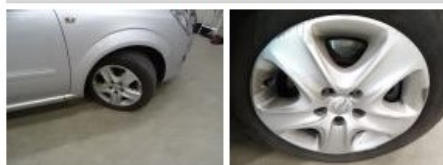

Wing R L, Scratch(es), LI - Repair and paint (complete) 308,20