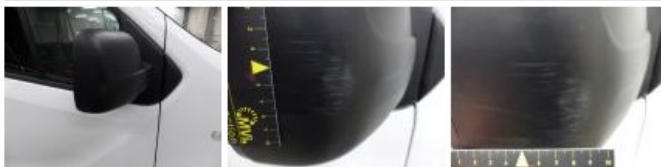

Internal Boot Lining L, Scratch(es), Acceptable 0,00

No pictures to display

Interior, Stain, Cleaning 100,00