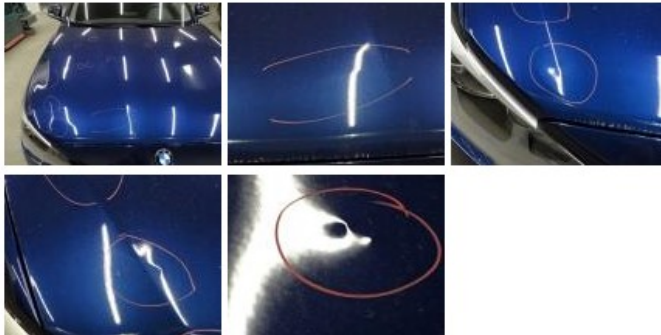

Wing R L, Bump(s), Acceptable 0,00

No pictures to display

Bonnet, Bump(s), LI - Repair and paint (complete) 290,08