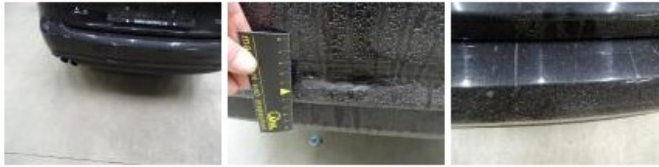

	<b>211,80</b>
--	---------------

Bumper R, Scratch(es), LI - Repair and paint (complete)

211,80

Rear bulkhead lining, Scratch(es), Acceptable

0,00

*No pictures to display*