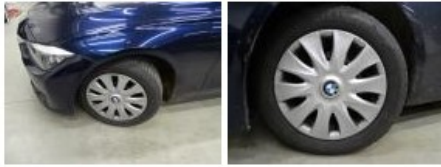

No pictures to display

Wheel cover F R, Scratch(es), E - Replace	30,00
---	--------------

Door R L, Bump(s) and scratch(es), LI - Repair and paint (complete) 318,35

Wheel cover F L, Scratch(es), E - Replace 30,00