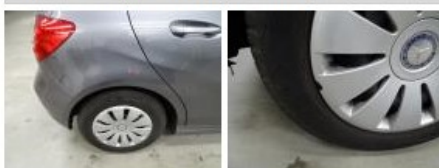

Bumper R, Scratch(es), LI - Repair and paint (complete) 211,80