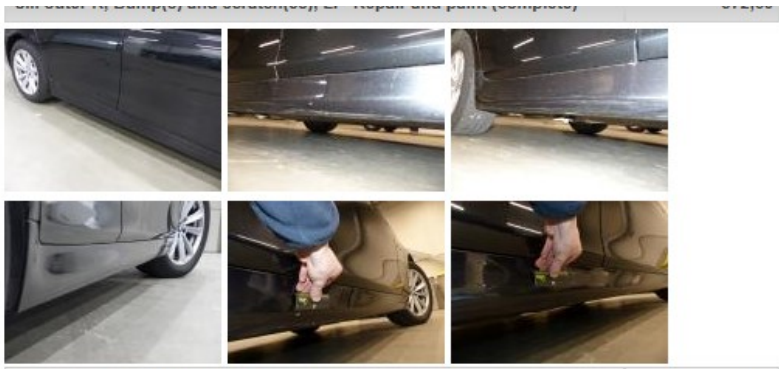

No pictures to display

Front bumper, Scratch(es), Acceptable	0,00
---------------------------------------	-------------

No pictures to display

Sill outer R, Bump(s) and scratch(es), LI - Repair and paint (complete)	372,60
---	---------------