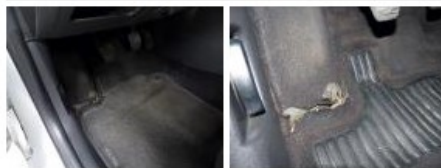

Roof pillar L, Bump(s) and scratch(es), LI - Repair and paint (complete) 176,14