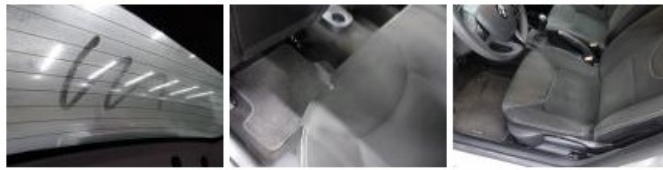

Tailgate, Scratch(es), Acceptable	0,00
-----------------------------------	------

No pictures to display

Interior, Waterinfiltration, Cleaning 75,00

Door F L, Bump(s) and scratch(es), Acceptable 0,00

No pictures to display