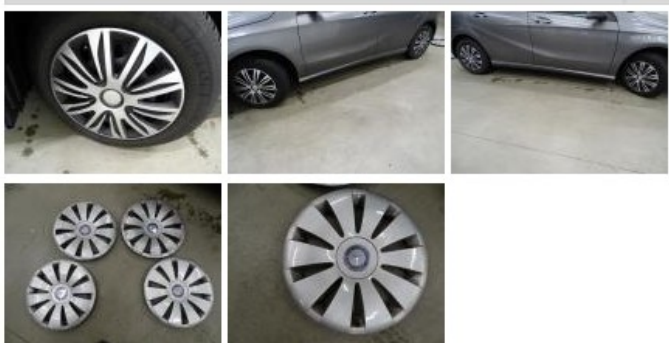

Front bumper, Scratch(es), Acceptable	0,00
<i>No pictures to display</i>	
Bumper R, Scratch(es), Acceptable	0,00