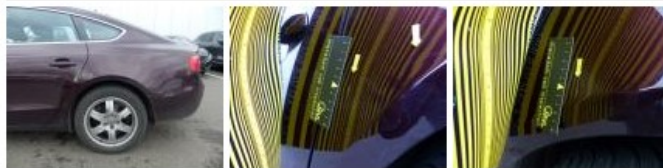

*No pictures to display*

Wing R R, Bump(s) and scratch(es), Acceptable 0,00

*No pictures to display*

Engine protective plate, Tear, E - Replace 74,40

Wing R L, Bump(s), PDR - Knock out without painting 82,80