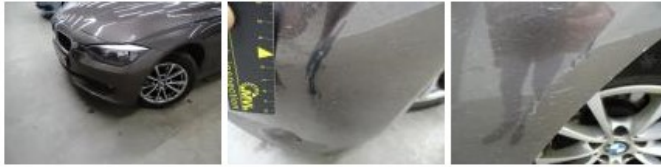

BMW 3: 1GAH806

Vinnumber:	WBA3D11030J625652	Versionname:	3 BER 318d 136PK
First Registrationdate:	5/12/2013	Fiscalpower:	
Expertise Mileage:	169408	Power Kw:	100
Bodytype:	Berline	Body color:	Dark Brown
Gearbox:	MAN 6 VIT	Paint type:	Metalic
Transmission:	Back	Rims summer:	Aluminium
Fueltype:	Diesel	Oil level:	OK
Battery functioning:	Yes	Parking lot:	2731
Number of doors:	4		
Number of seats:	5		
Number head rests:	5		
Rims summer:	Aluminium		
Category:	Passenger Car		
Oil level:	OK		
Registration Certificate Car (BE):	Yes		

Alloy rim F L, Scratch(es), Acceptable	0,00
--	-------------

No pictures to display

Front bumper, Scratch(es), LI - Repair and paint (complete)

211,80

Bumper R, Scratch(es), LI - Repair and paint (complete)