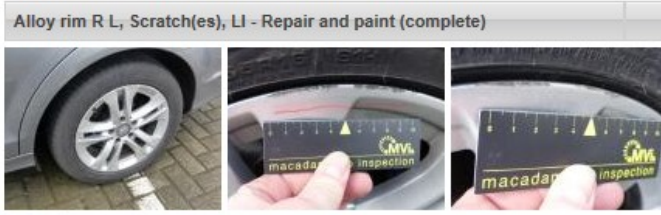

Bumper Trim F, Stone chip(s), E - Replace 172,35