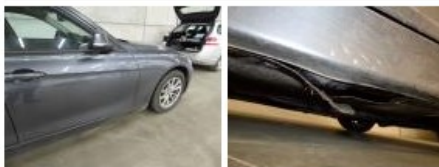

Door R R, Bump(s), Acceptable 0,00

No pictures to display

Bumper R, Scratch(es), Acceptable 0,00

No pictures to display

Sill trim R, Damaged, Forfeit 24,00