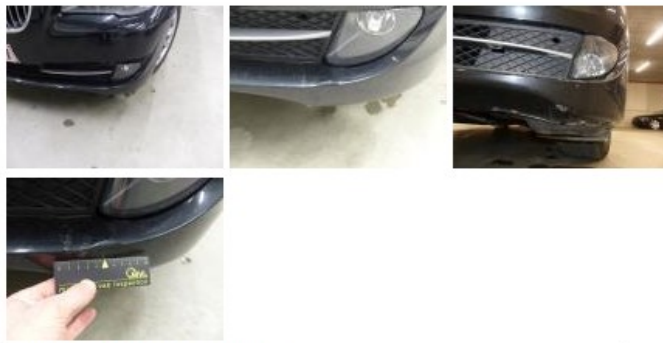

Wing R L, Repaired, Acceptable	0,00
<i>No pictures to display</i>	
Alloy rim F L, Scratch(es), Acceptable	0,00
<i>No pictures to display</i>	
Door F L, Scratch(es), Acceptable	0,00
<i>No pictures to display</i>	
Rearview mirror housing L, Scratch(es), Acceptable	0,00
<i>No pictures to display</i>	
Bumper R, Scratch(es), LI - Repair and paint (complete)	254,16

Bonnet, Scratch(es), Acceptable	0,00
<i>No pictures to display</i>	
Door R R, Repaired, Acceptable	0,00
<i>No pictures to display</i>	
Alloy rim F R, Scratch(es), LI - Repair and paint (complete)	95,00