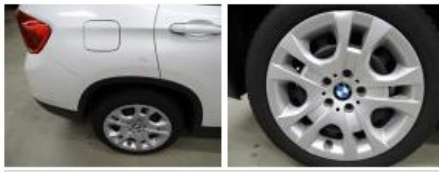

Bumper R, Scratch(es), Acceptable	0,00
<i>No pictures to display</i>	
Wheel cover F R, Scratch(es), E - Replace	30,00