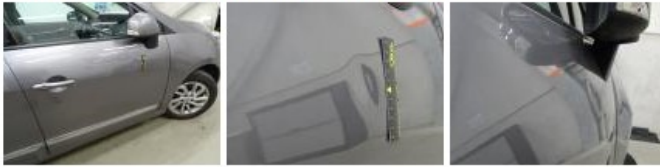

Door F R, Bump(s), PDR - Knock out without painting 63,00

Door R R, Bump(s), Acceptable 0,00

No pictures to display

Wing R R, Scratch(es), Acceptable 0,00

No pictures to display

Alloy rim F R, Scratch(es), Acceptable 0,00

No pictures to display