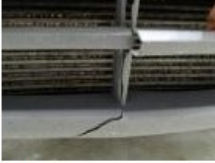

Front bumper, Broken, E - Replace	398,40